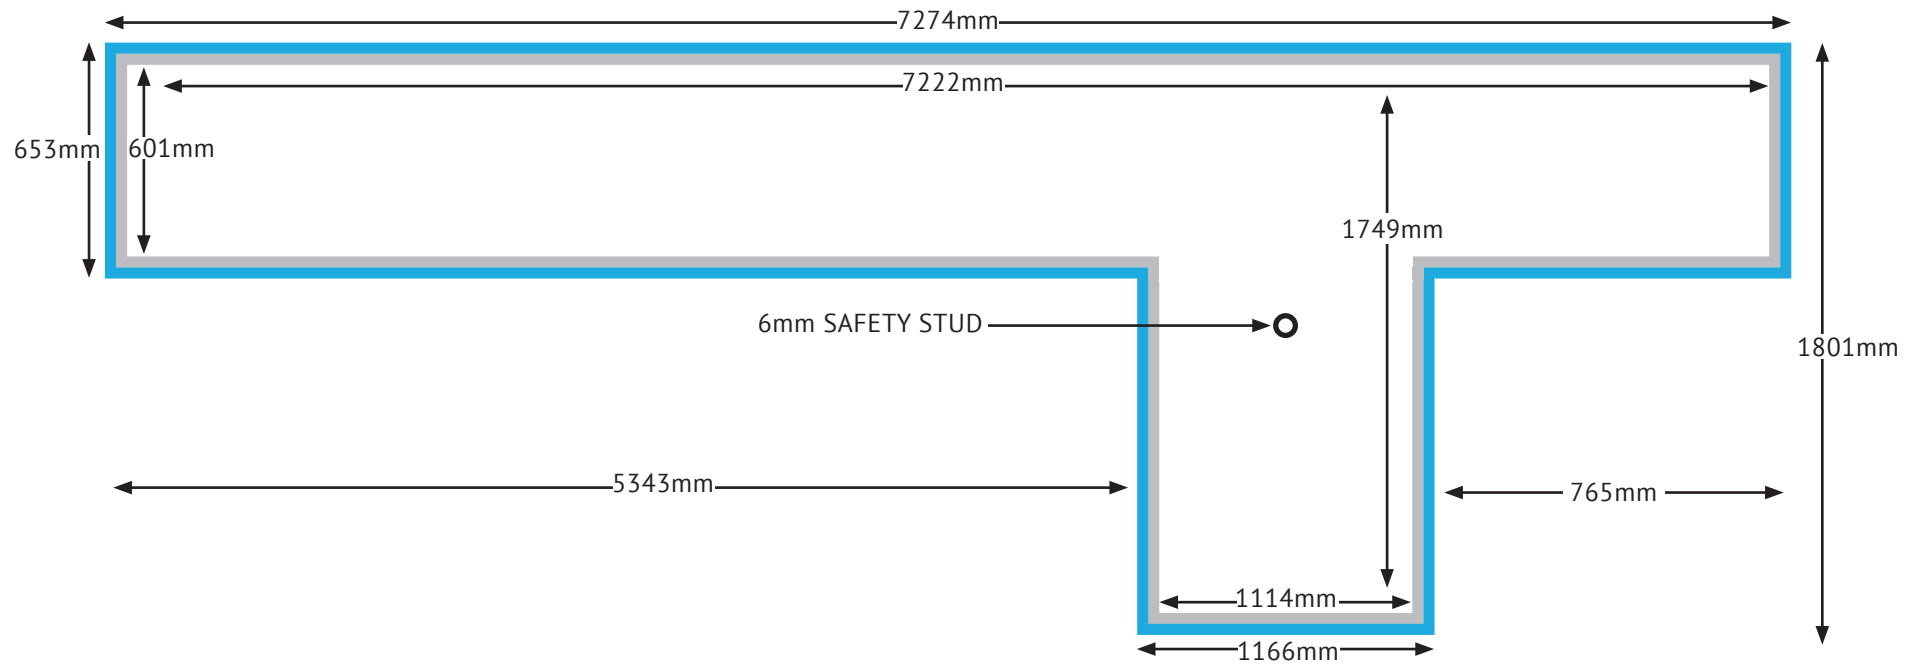

Outdoor Production Specification

Bus - T Side Forward Stem

Submitting your artwork

Please send artwork / link to:

artwork@mediacproductionlimited.co.uk Please compress all artwork files prior to transmission.