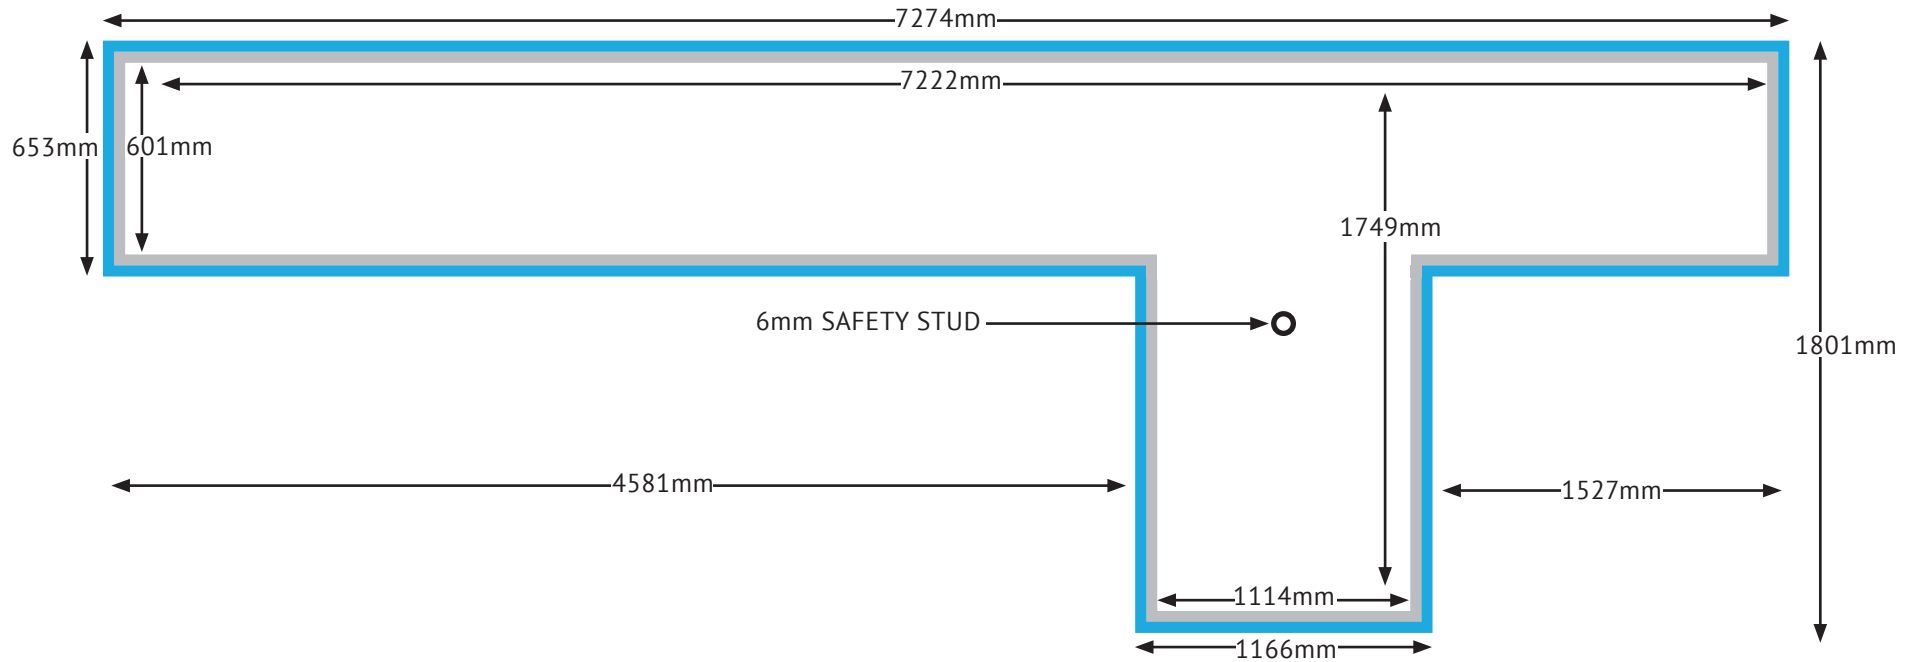

Outdoor Production Specification

Bus - T Side OFF Centre Stem

Submitting your artwork

Please send artwork / link to:

artwork@mediacproductionlimited.co.uk Please compress all artwork files prior to transmission.