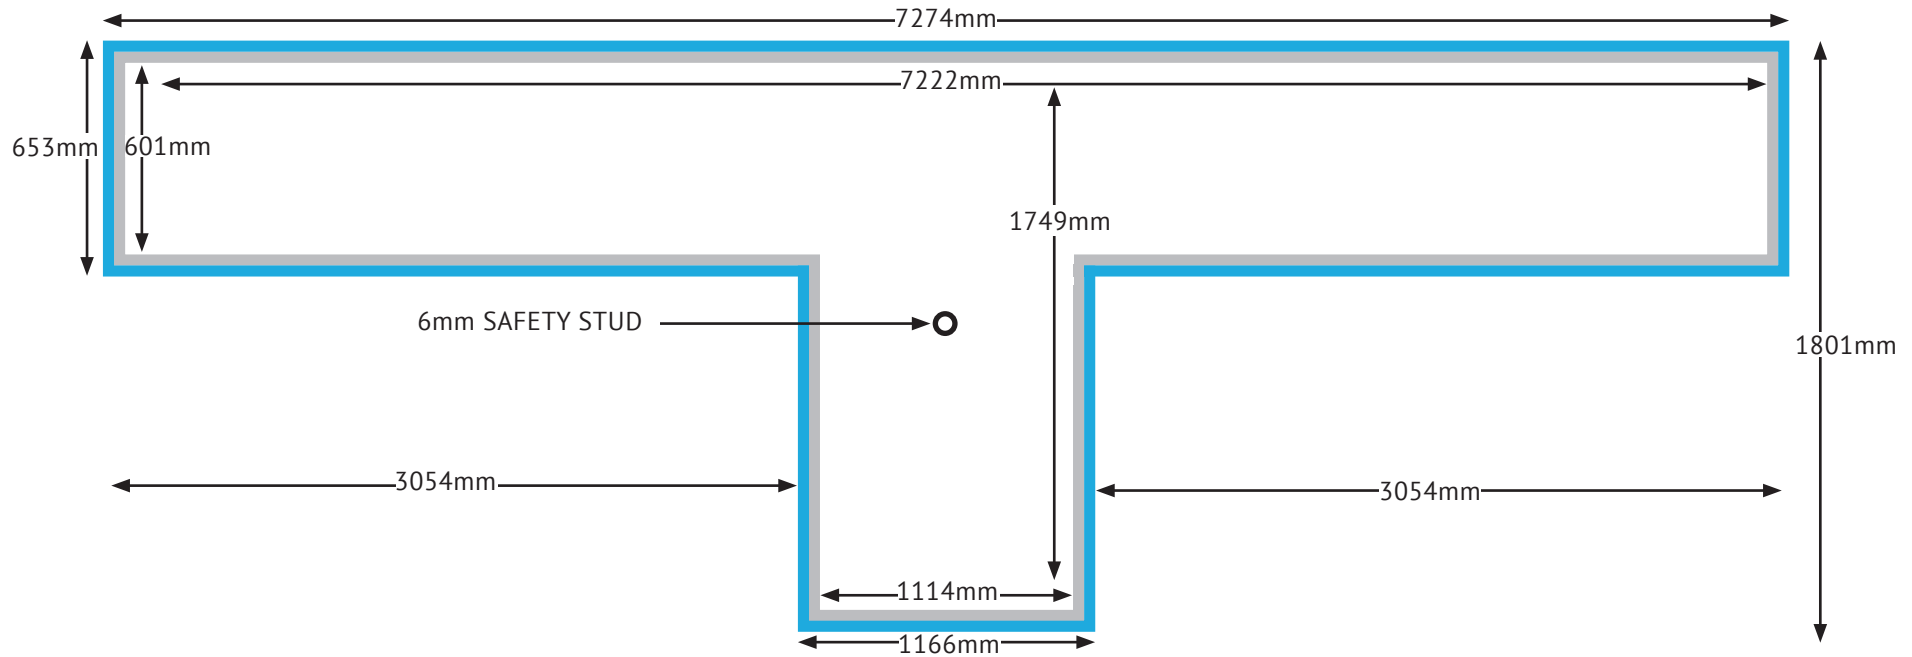

Outdoor Production Specification

Bus - T Side Centre Stem

Submitting your artwork

Please send artwork / link to:

artwork@mediacproductionlimited.co.uk Please compress all artwork files prior to transmission.